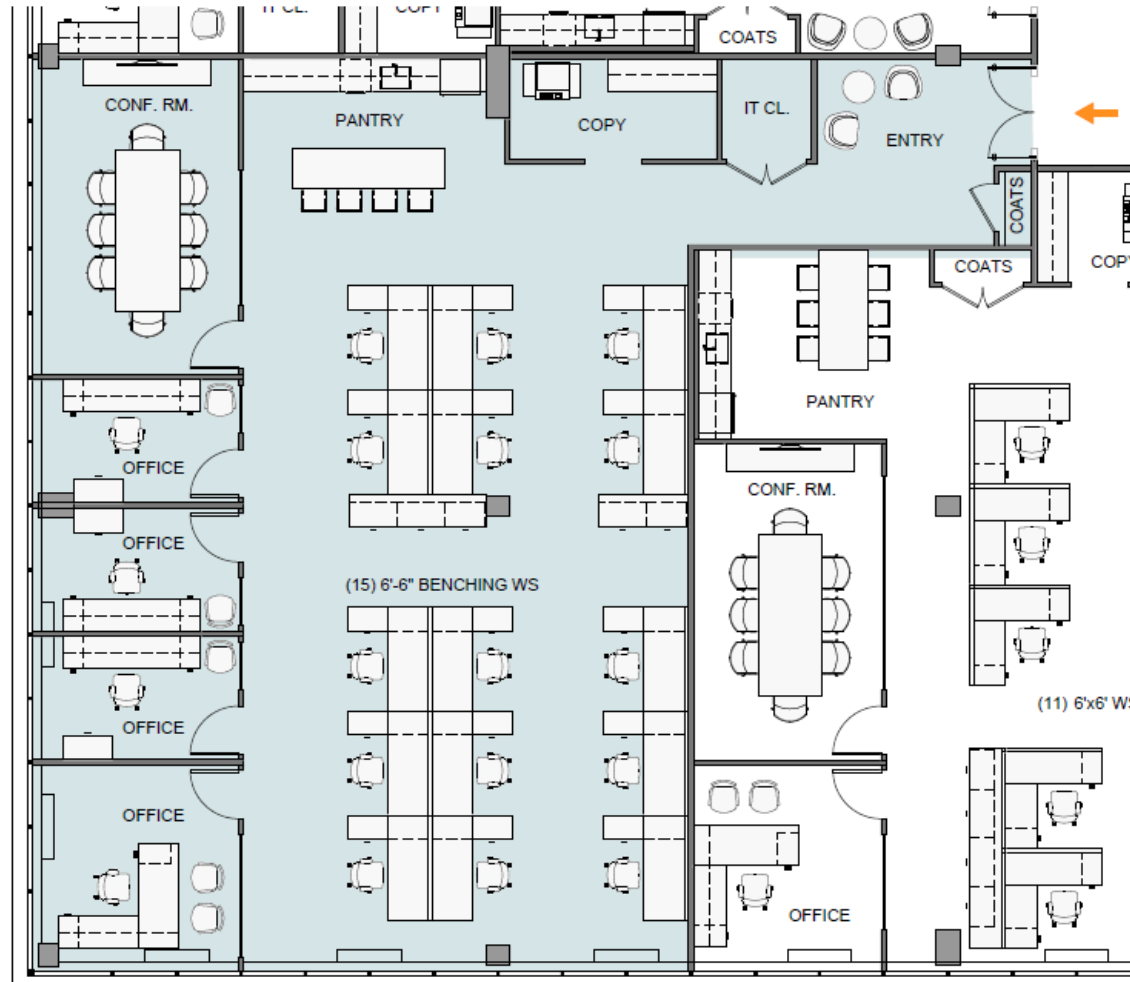

Kingsbrook

6 International Drive
Rye Brook, NY

kingsbrookofficepark.com

Partial 1st Floor
3,461 RSF

Leasing Agent

Dana Pike
212 542 2116
dpik@gcomfort.com

 **GEORGE COMFORT & SONS, INC.**
Commercial Real Estate Since 1919