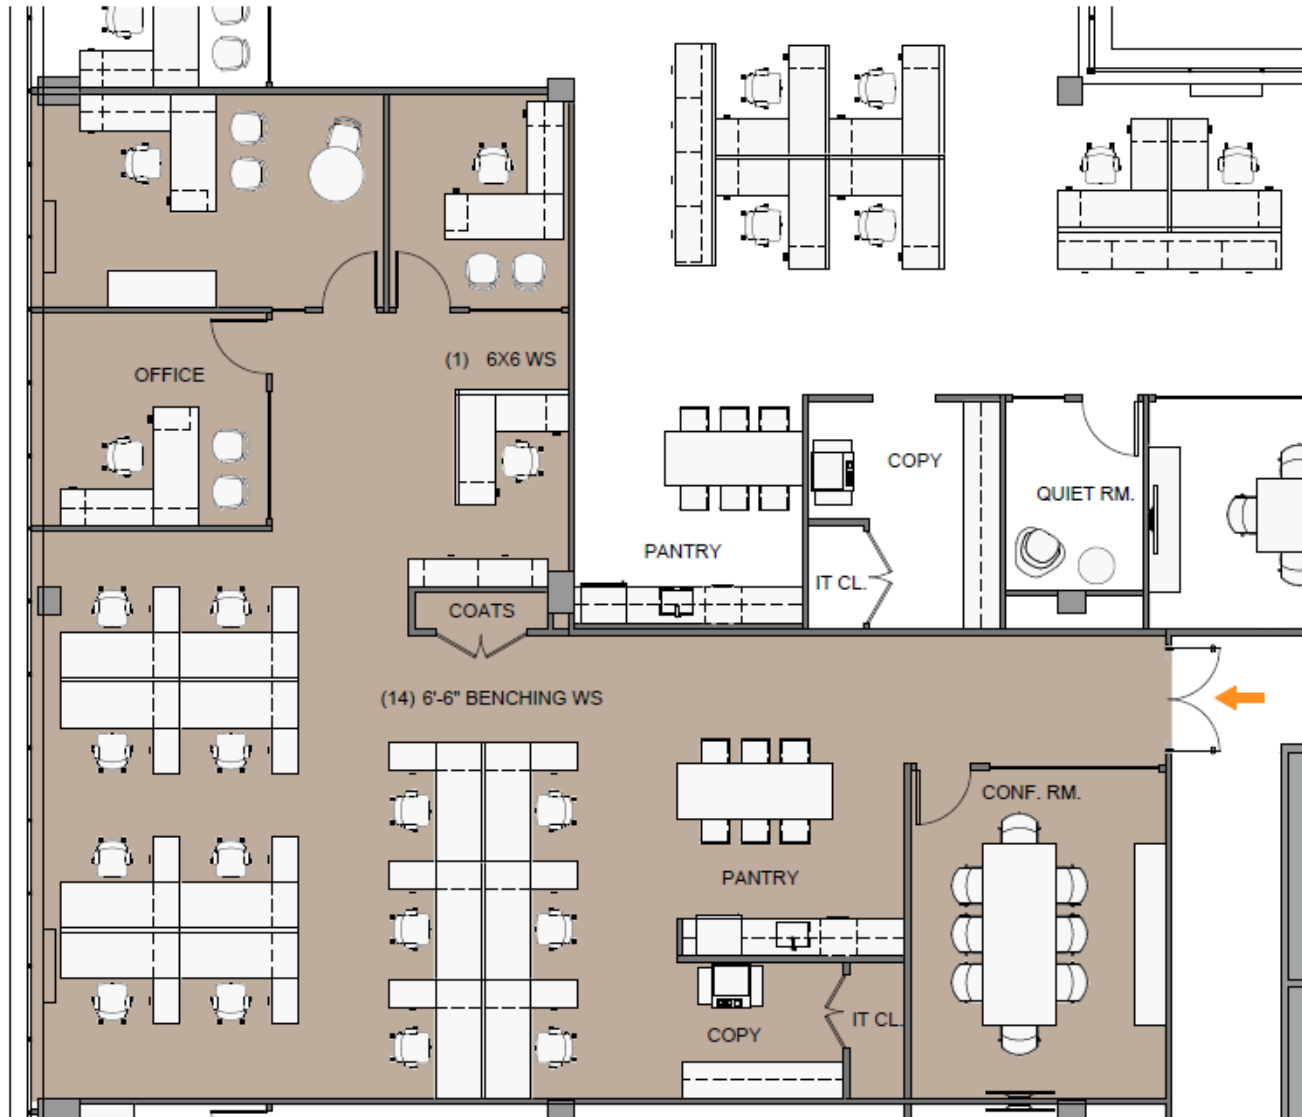

Kingsbrook

6 International Drive
Rye Brook, NY

kingsbrookofficepark.com

Partial 1st Floor
3,144 RSF

Leasing Agent

Dana Pike
212 542 2116
dpik@gcomfort.com

GEORGE COMFORT & SONS, INC
Commercial Real Estate Since 1919

DRA
ADVISORS