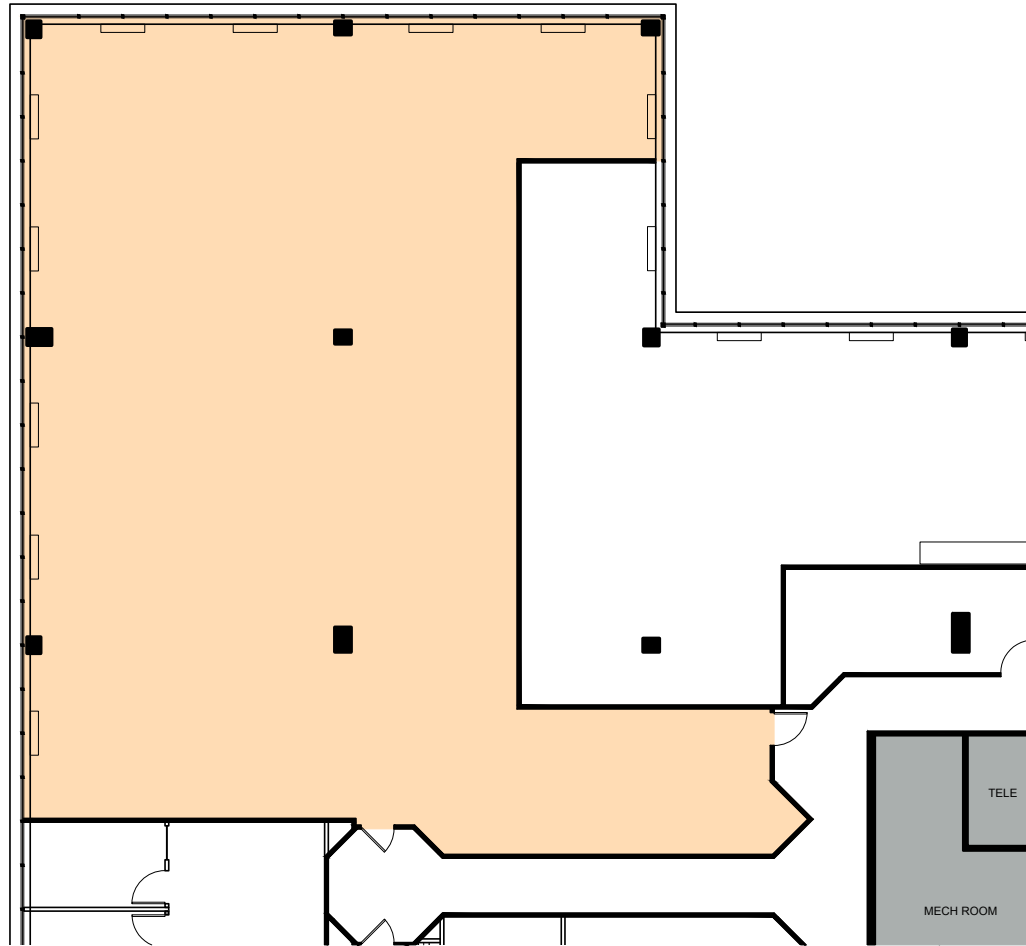

Kingsbrook

4 International Drive
Rye Brook, NY

kingsbrookofficepark.com

Partial 2nd Floor 4,873 RSF

Key Details

- Raw corner space
- Attractive views of landscape

Leasing Agent

Dana Pike
212 542 2116
dpik@gcomfort.com