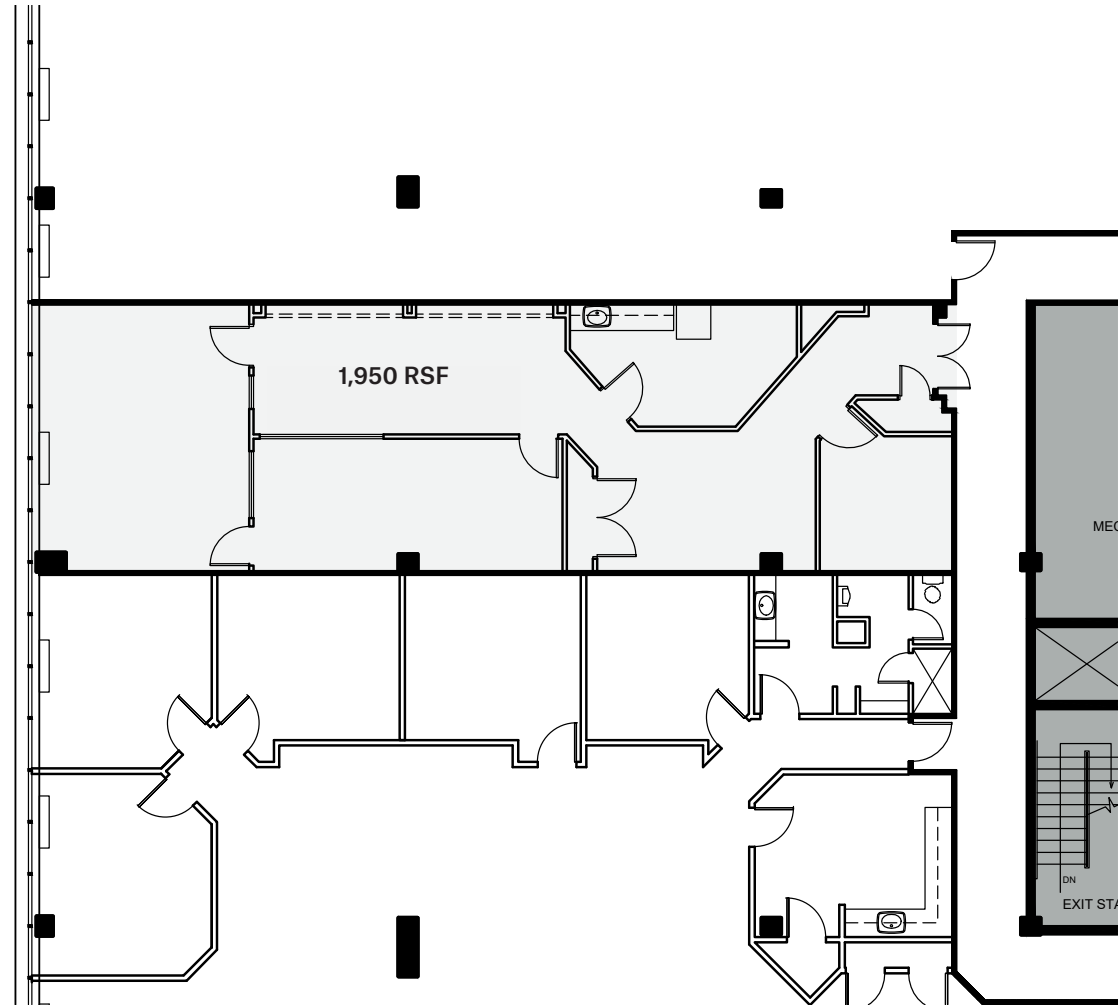

Kingsbrook

4 International Drive
Rye Brook, NY

kingsbrookofficepark.com

Partial 3rd Floor 1,950 RSF

Key Details

- Windowed Conference Room
- Pantry
- Nine (9) Foot Finished Ceilings

Leasing Agent
CBRE

Michael McCall
203 325 5321
michael.mccall@cbre.com