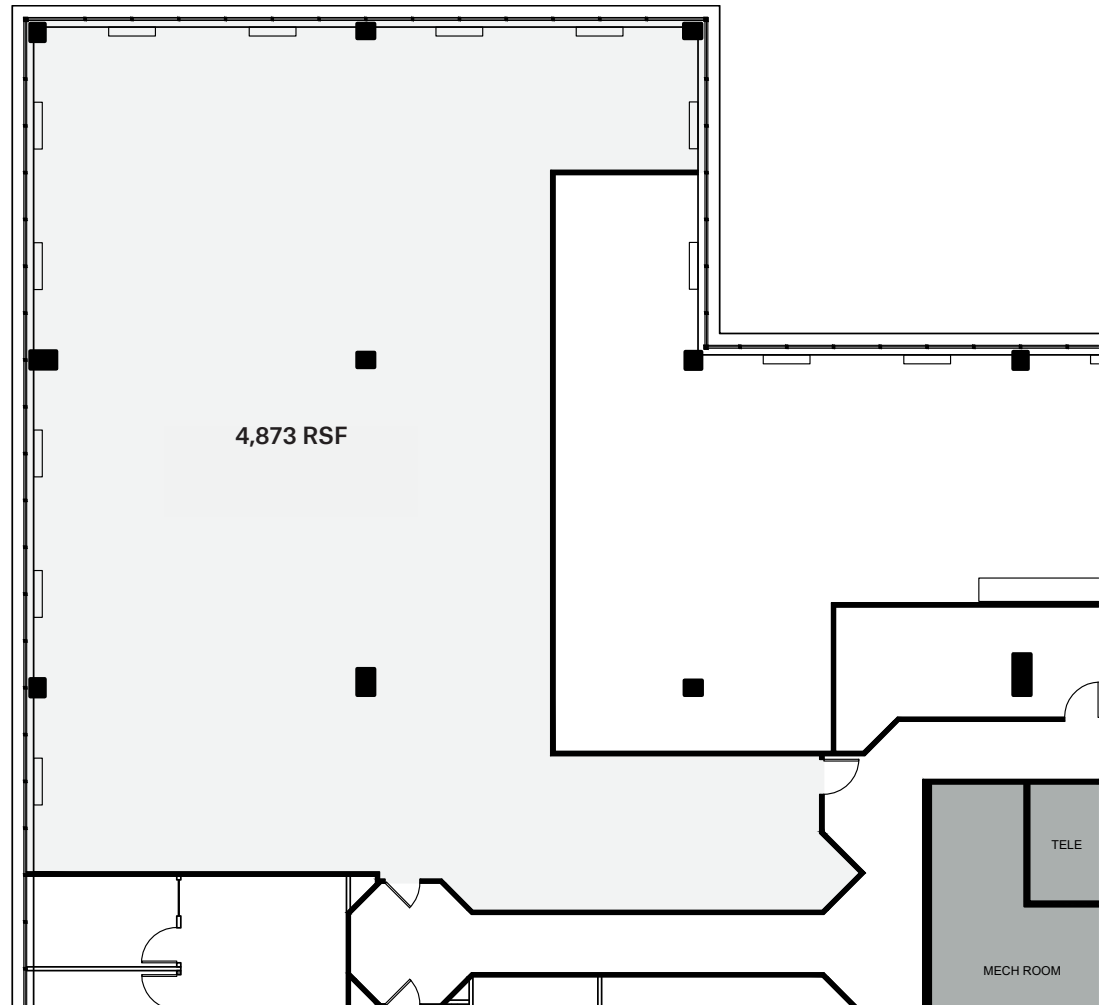

Kingsbrook

4 International Drive
Rye Brook, NY

kingsbrookofficepark.com

Partial 2nd Floor 4,873 RSF

Key Details

- Landlord Will Demolish Existing Space and Provide Generous Work Allowance
- 11'6" Ceiling Height
- Tremendous Light and Views